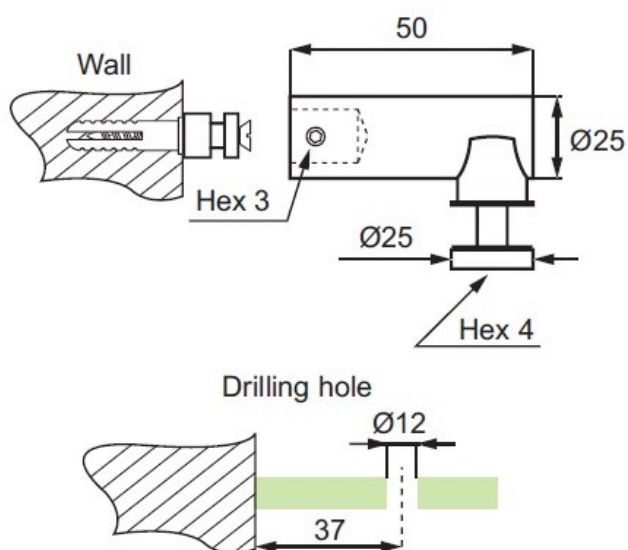

PRODUCT SHEET

Description:

Angle Bracket Wall/Glass, F/8-10mm Glass, SS304-Brushed, \varnothing 12mm Drilling

Item number:

22.23.230-0

Units	Box	Carton	HS Code	Barcode
Pcs.	1	98	8302419000	
				5704866443685